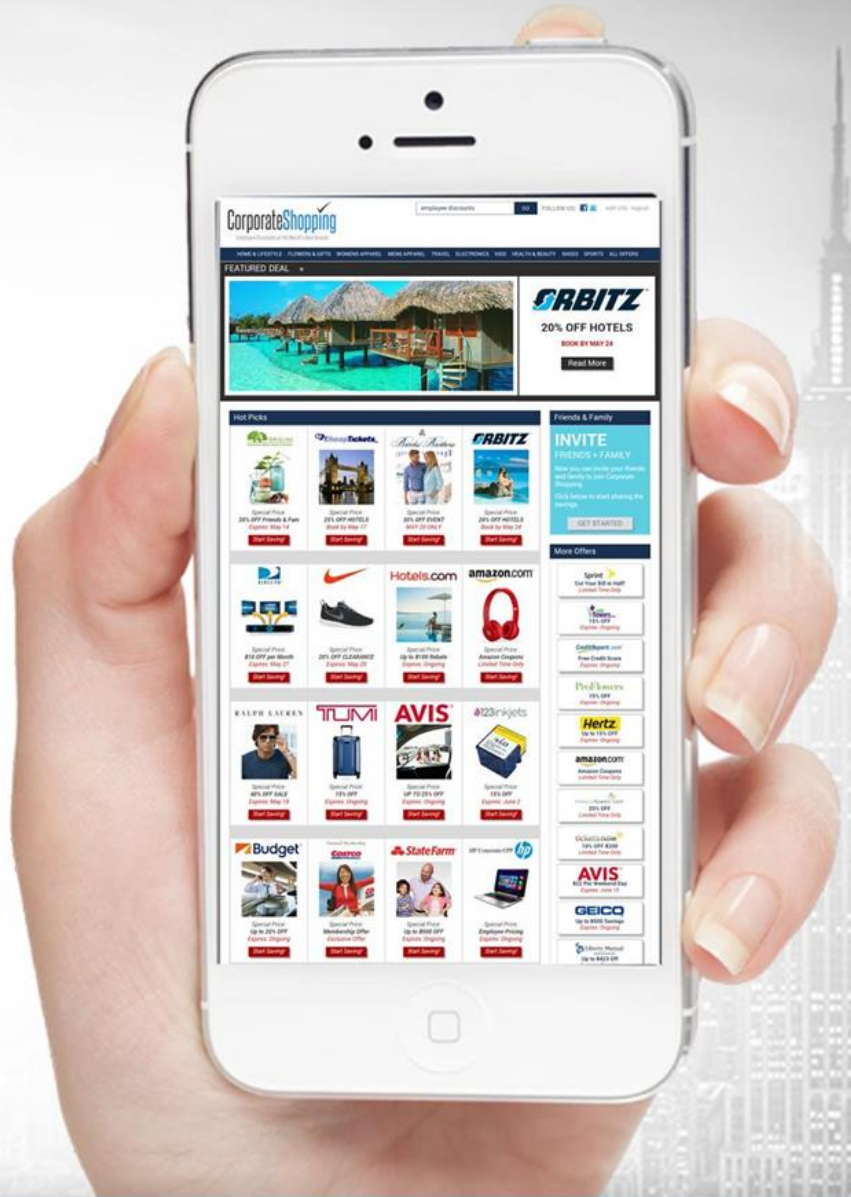

CorporateShopping.com

PRIVATE EMPLOYEE DISCOUNTS

Simply log in from your computer,
tablet or smartphone.

HP EMPLOYEE PURCHASE PROGRAM:

The HP Employee Purchase Program (EPP) offers HP consumer products at discounts typically up to 10% off starting prices. You can also take advantage of instant rebates, coupons and HP Home & Home Office sales promotions that combine with your EPP discount – for a typical savings of 20-30% off